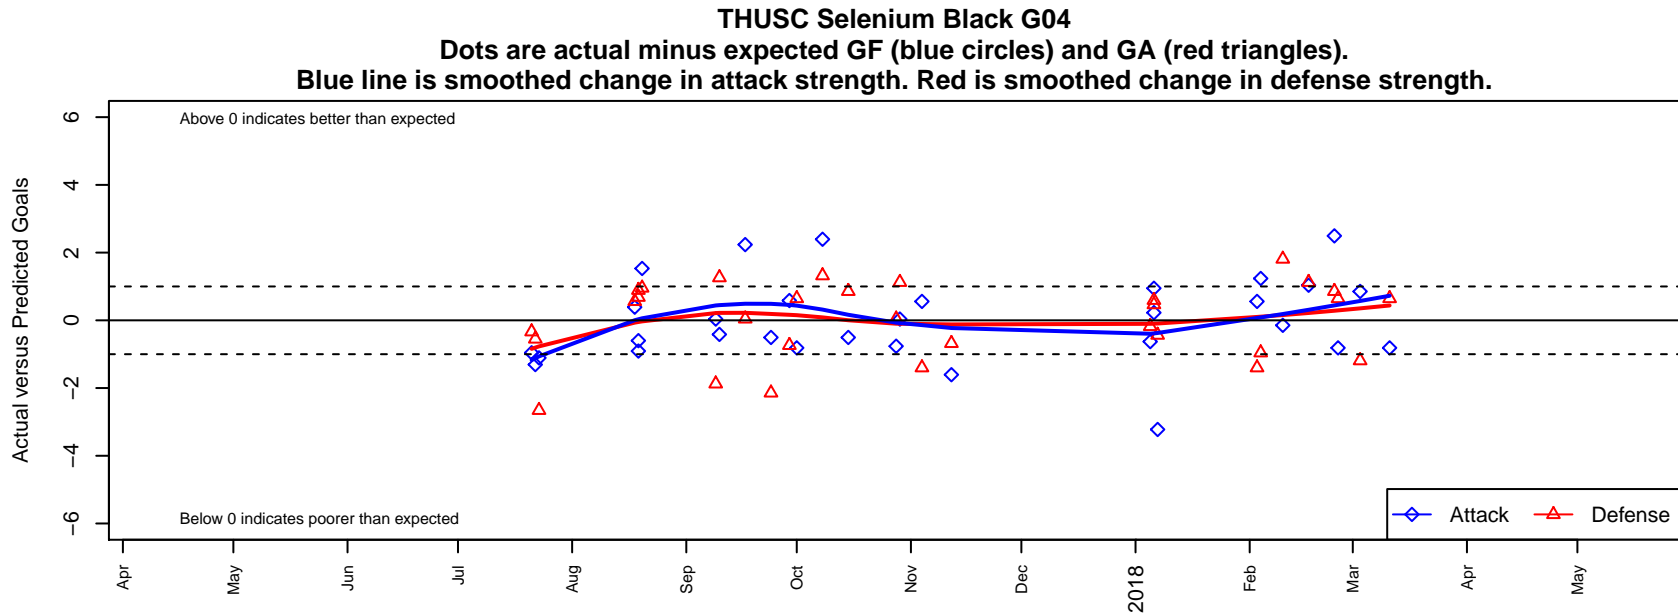

# THUSC Selenium Black G04

Tualatin Hills United SC  
 Tualatin Hills, OR  
 G04 total strength=1437  
 attack=11.11 defense=7.42  
 fall league = PTT G04 Premier Red  
 spr league = Spr OYS G04 Premier Red

**attack and defense variance (black dot)  
relative to other teams  
and top 10 in region**

**attack and defense rating  
relative to others at age  
and all opponents in last 13 months**

**Performance relative to 13 month average**