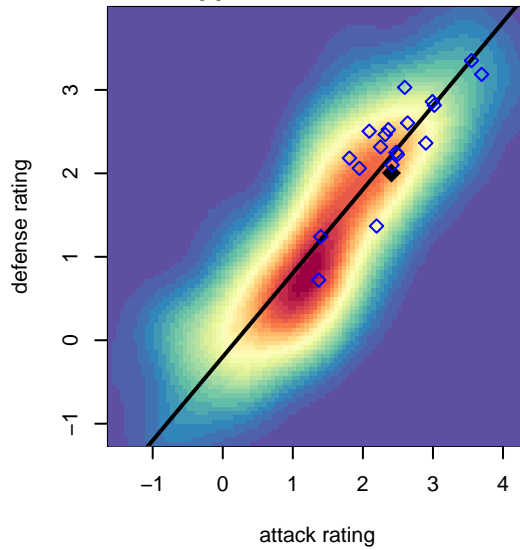

# THUSC Selenium Black G04

Tualatin Hills United SC  
 Tualatin Hills, OR  
 G04 total strength=1437  
 attack=11.11 defense=7.42  
 fall league = PTT G04 Premier Red  
 spr league = Spr OYS G04 Premier Red

alt names used:  
 THUSC 04G Selenium 1  
 THUSC SELENIUM 1  
 TUALATIN HILLS UNITED THUSC SELENIUM  
 THUSC Selenium 1  
 THUSC 04G Selenium 1

Venues played:  
 2017 Nike Crossfire Challenge Gold Group U14  
 2017 NW Champions Cup GIRLS 04  
 2017 PTT G04 Premier Red  
 2017 PacNW Winter Classic 2004 Premier 2  
 2017 Spr OYS G04 Premier Red

**attack and defense variance (black dot)  
relative to other teams  
and top 10 in region**

**attack and defense rating  
relative to others at age  
and all opponents in last 13 months**

**Performance relative to 13 month average**