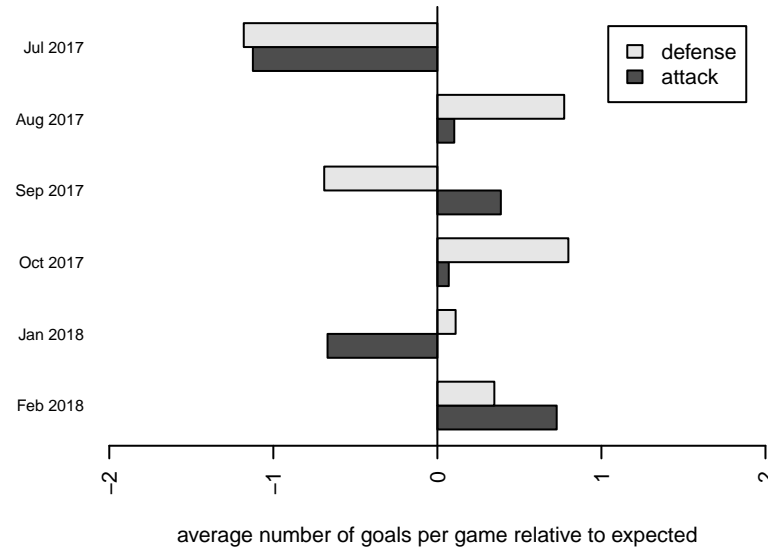

Performance relative to 13 month average