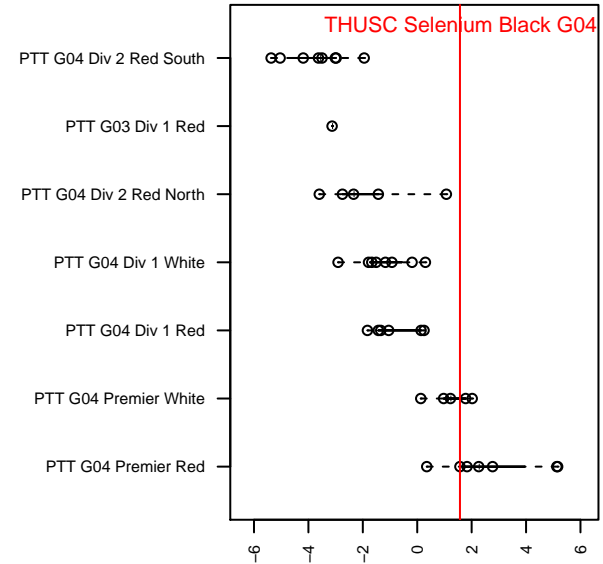

# THUSC Selenium Black G04

Tualatin Hills United SC  
 Tualatin Hills, OR  
 G04 total strength=1437  
 attack=11.11 defense=7.42  
 fall league = PTT G04 Premier Red  
 spr league = Spr OYS G04 Premier Red

alt names used:  
 THUSC 04G Selenium 1  
 THUSC SELENIUM 1  
 TUALATIN HILLS UNITED THUSC SELENIUM  
 THUSC Selenium 1  
 THUSC 04G Selenium 1

Venues played:  
 2017 Nike Crossfire Challenge Gold Group U14  
 2017 NW Champions Cup GIRLS 04  
 2017 PTT G04 Premier Red  
 2017 PacNW Winter Classic 2004 Premier 2  
 2017 Spr OYS G04 Premier Red

**attack and defense variance (black dot)  
relative to other teams  
and top 10 in region**

**attack and defense rating  
relative to others at age  
and all opponents in last 13 months**

**Performance relative to 13 month average**